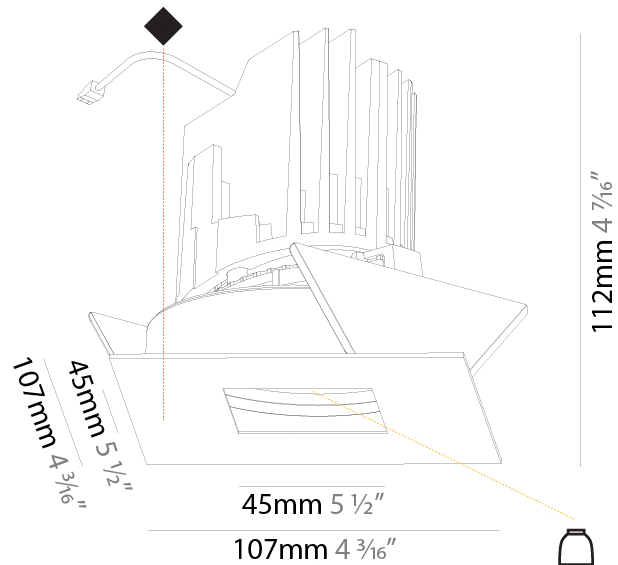

GENERAL

Series: Bioniq
Subseries: Bioniq Square Pinhole
Brand: Prolight
Division: Architectural
Mounting Type: Recessed
Mounting Location: Ceiling
Subcategory: Downlight

PHYSICAL

Shape: Square
Length (mm): 107
Length (in): 4 ³/₁₆"
Width (mm): 107
Width (in): 4 ³/₁₆"
Depth (mm): 112
Depth (in): 4 ⁷/₁₆"
Ceiling Thickness (mm): 10 / 12.5 / 15
Ceiling Thickness (in): 3/8 or 1/2 or 9/16
Min. Recessing Depth (mm): 130
Min. Recessing Depth (in): 5 ¹/₈"
Light Distribution: Adjustable / Downlight
Weight (kg): 0.463
Weight (lbs): 1.02
Fixture Finish: SSR / BKV / CWI / CRY / HAB / UFT / ITA / RUA / FTG / MYG / LOD / PUS / FRO / FUP / KIA / POP / BLS / SPG / MEY / GOH / GUM / CHC / COM / ABZ / JAG / OBR / MOS / ROR
Fixture Material: Aluminum Die Cast
Cut-out Measurements: 98mm / 3 7/8"

ELECTRICAL

Lamp Type: LED (Zhaga Standard)
Total Output Wattage (W): 15
Dimming: Dali Dimming
Driver Included: No
Driver Location: Recessed Housing
Driver Type: Constant Current - 120Vac
Housing: See components
Input Voltage (V): 120
Constant Current (MA): 350

LED

Number of LEDs: 1
Color Temperature (°K): Warm Dim
Max. Delivered Lumen (lm): 760
Nominal Lumen (lm): 1140
CRI: >90 CRI
Lamp Life (hrs): 50000

OPTICAL

Reflector°: 20 / 40 / 60
Adjustability: Rotational 355°; Tilt 30°

RATINGS AND CERTIFICATIONS

Certified By: Certified for North American Standards
IP rating: IP20